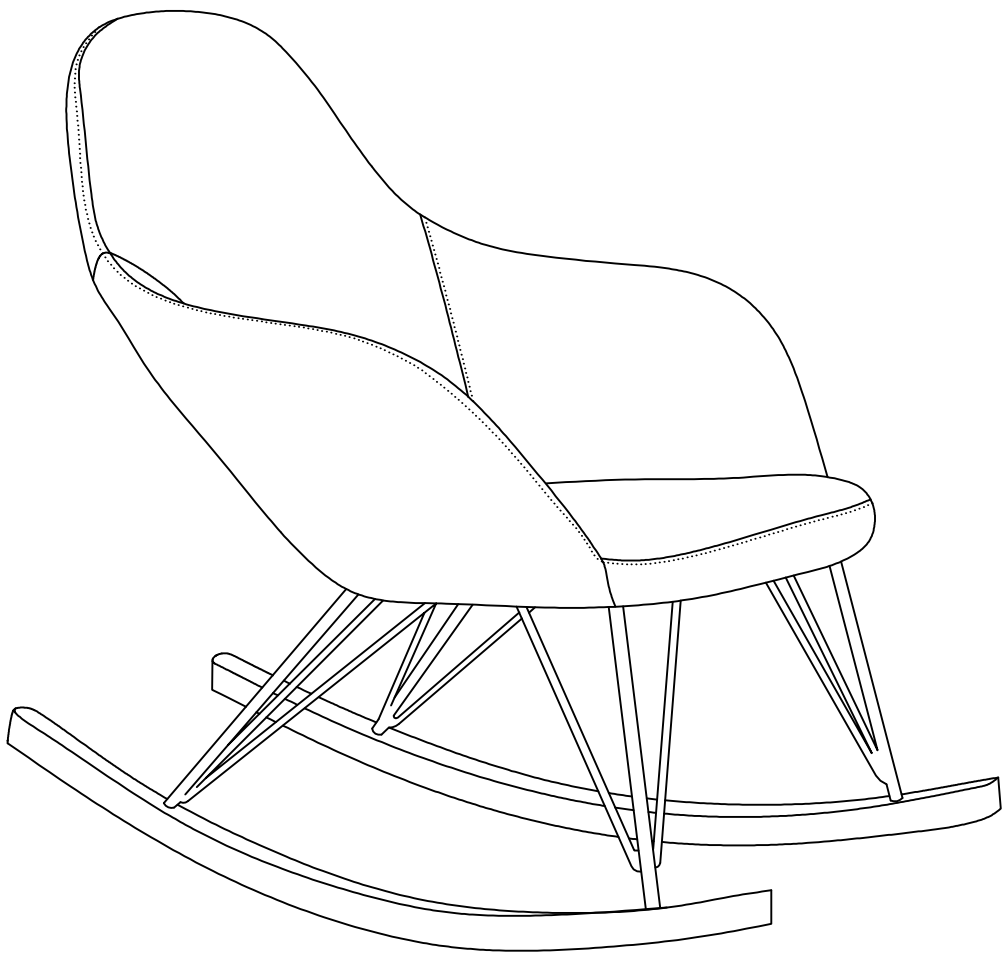

CC0021

30 min

x1

x1

F=1PC

145*145*310

G=2PCS

145*145*340

D=4PCS

E=4PCS

①

②

3

4

THAT'S ALL FOLKS!

JULIÀ GRUP Furniture Solutions S.L.