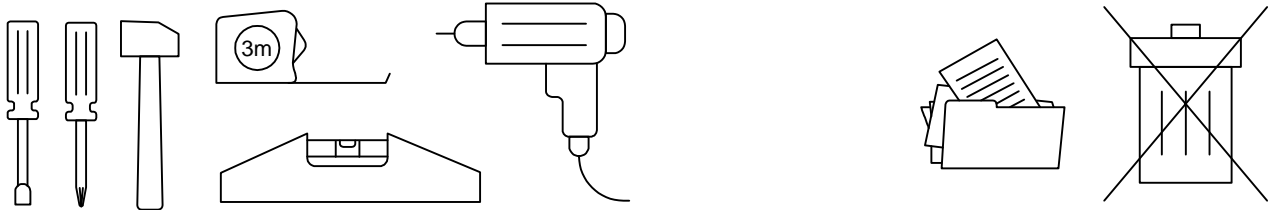

CC0021

30 min

x1

x1

F=1PC

145*145*310

G=2PCS

145*145*340

H=2PCS

J=2PCS

M5

A=1PC

M8*35

B=4PCS

M8*16

C=12PCS

D=4PCS

E=4PCS

①

②

3

4

THAT'S ALL FOLKS!

JULIÀ GRUP Furniture Solutions S.L.