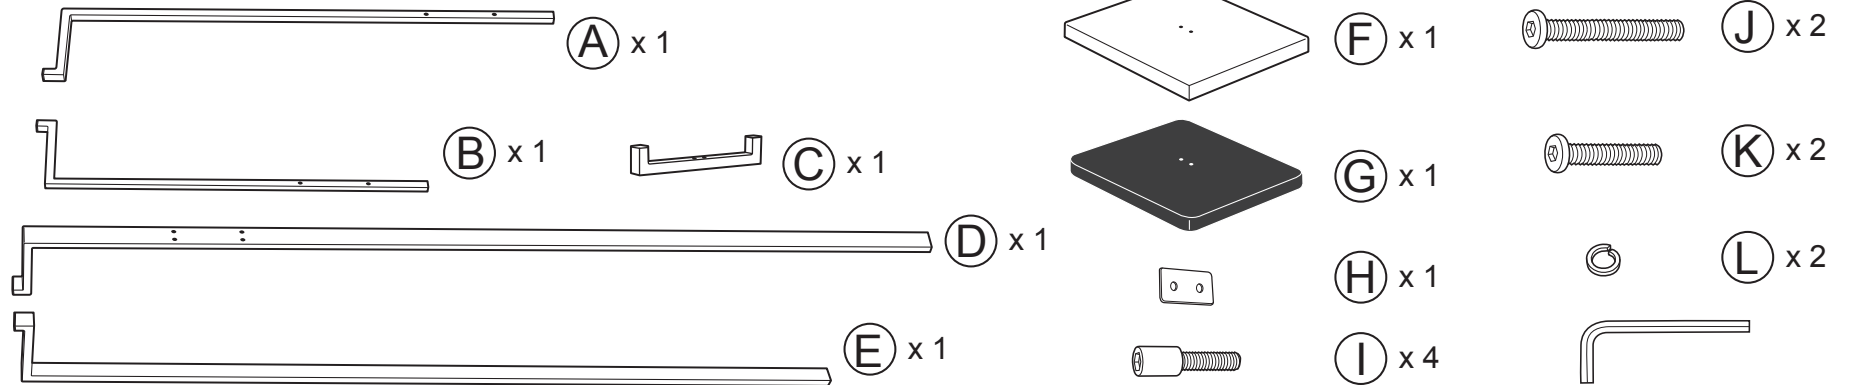

81355 Coat Rack Casino Copper
 81931 Coat Rack Casino Black – Silver

KARE
 DESIGN

1

2

3

4