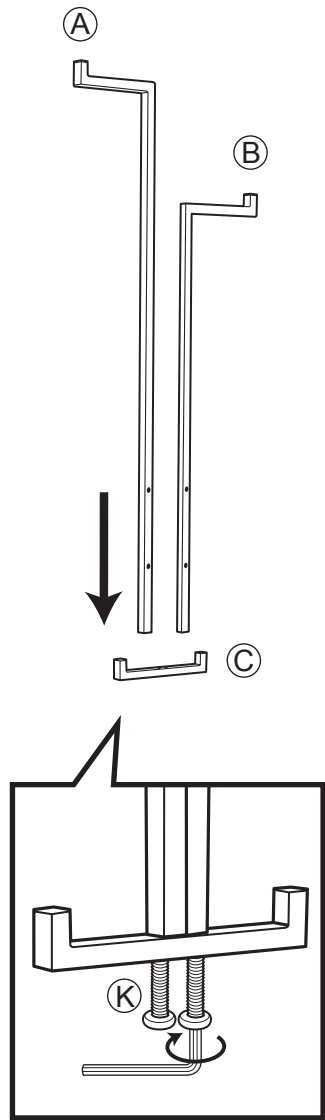

81355 Coat Rack Casino Copper
 81931 Coat Rack Casino Black – Silver

KARE
 DESIGN

1

2

3

4