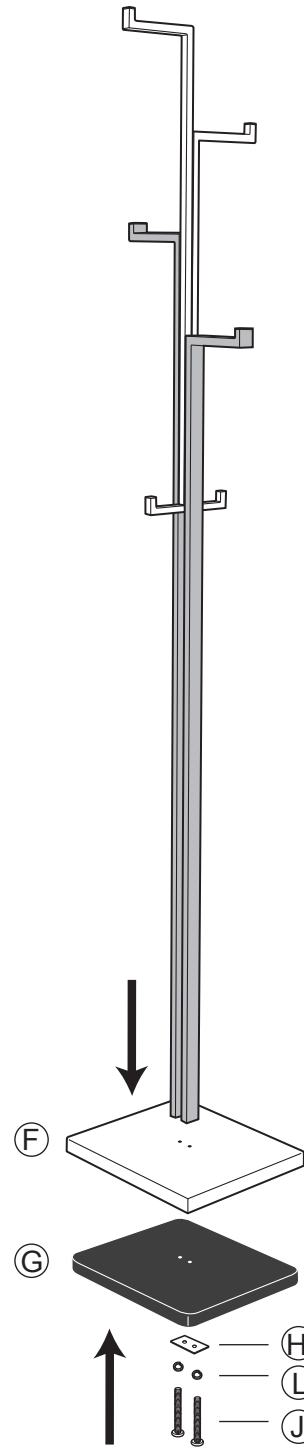

81355 Coat Rack Casino Copper
 81931 Coat Rack Casino Black – Silver

KARE
 DESIGN

1

2

3

4