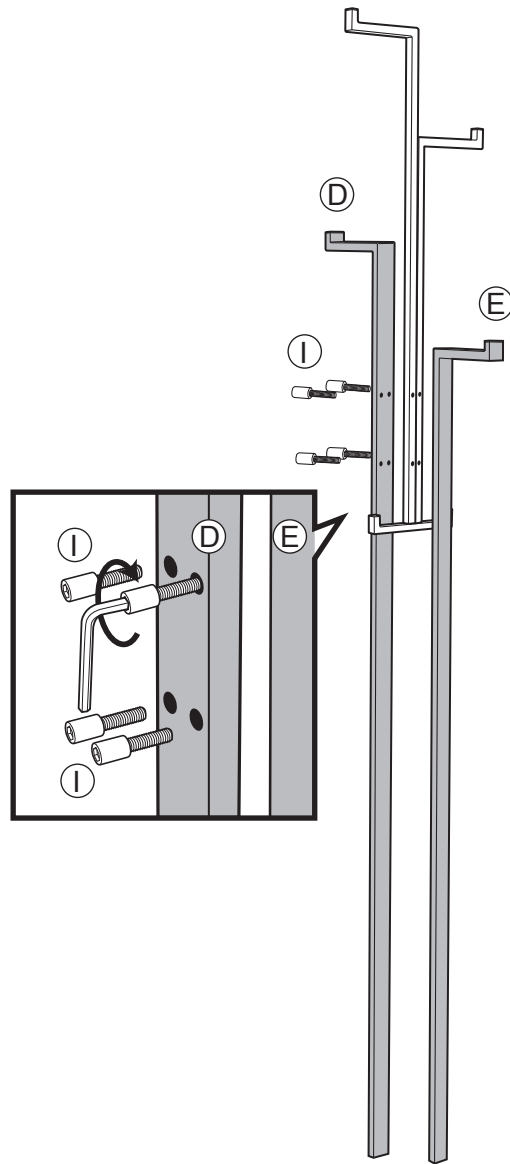

81355 Coat Rack Casino Copper
 81931 Coat Rack Casino Black – Silver

KARE
 DESIGN

1

2

3

4