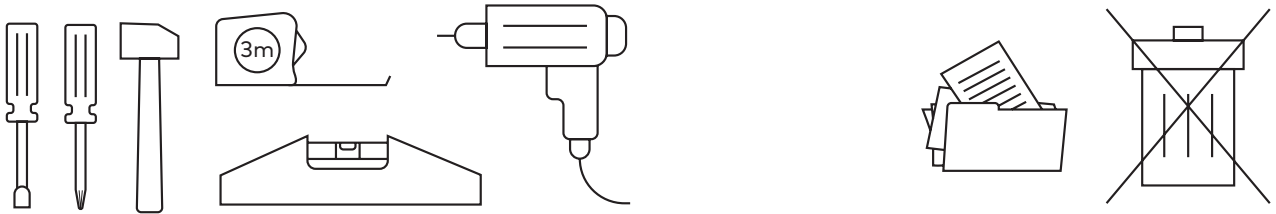

V008

20 min

x1

x2

1 x1

2 x1

3 x1

4 x1

5 x2

A x1 (4mm)

B x16 (M8x25)

Cx16(Ø10/Ø14)

Dx16 (Ø8/Ø16)

E x4 (M6x15)

F x4 (M4x25)

Gx4(Ø4/Ø10)

Hx2(L=150mm)

1

2

3

4

5

**Adjust the whole wire close to the left leg
by turning clockwise the left wire or
turnning anticlockwise the connector.**

6