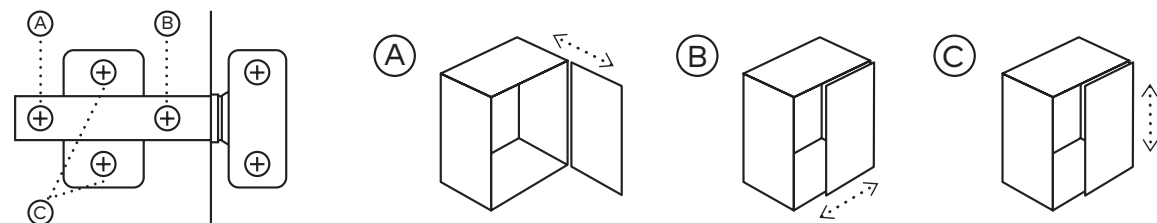

V008

20 min

x1

x2

1 x1

2 x1

3 x1

4 x1

5 x2

A x1 (4mm)

B x16 (M8x25)

Cx16(Ø10/Ø14)

Dx16 (Ø8/Ø16)

E x4 (M6x15)

F x4 (M4x25)

Gx4(Ø4/Ø10)

Hx2(L=150mm)

1

2

3

4

5

**Adjust the whole wire close to the left leg
by turning clockwise the left wire or
turnning anticlockwise the connector.**

6