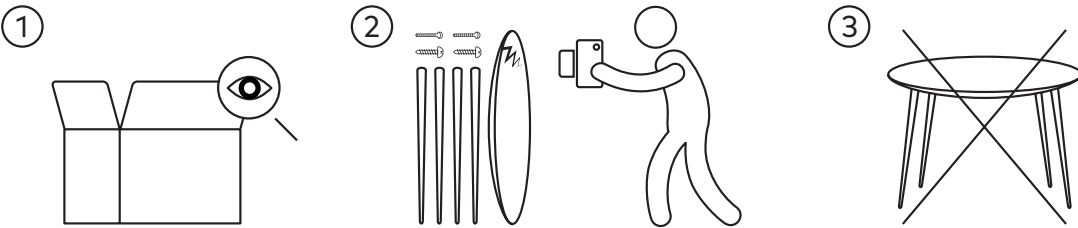

V008

20 min

x1

x2

1 x1

2 x1

3 x1

4 x1

5 x2

A x1 (4mm)

B x16 (M8x25)

Cx16(Ø10/Ø14)

Dx16 (Ø8/Ø16)

E x4 (M6x15)

F x4 (M4x25)

Gx4(Ø4/Ø10)

Hx2(L=150mm)

1

2

3

4

5

**Adjust the whole wire close to the left leg
by turning clockwise the left wire or
turnning anticlockwise the connector.**

6