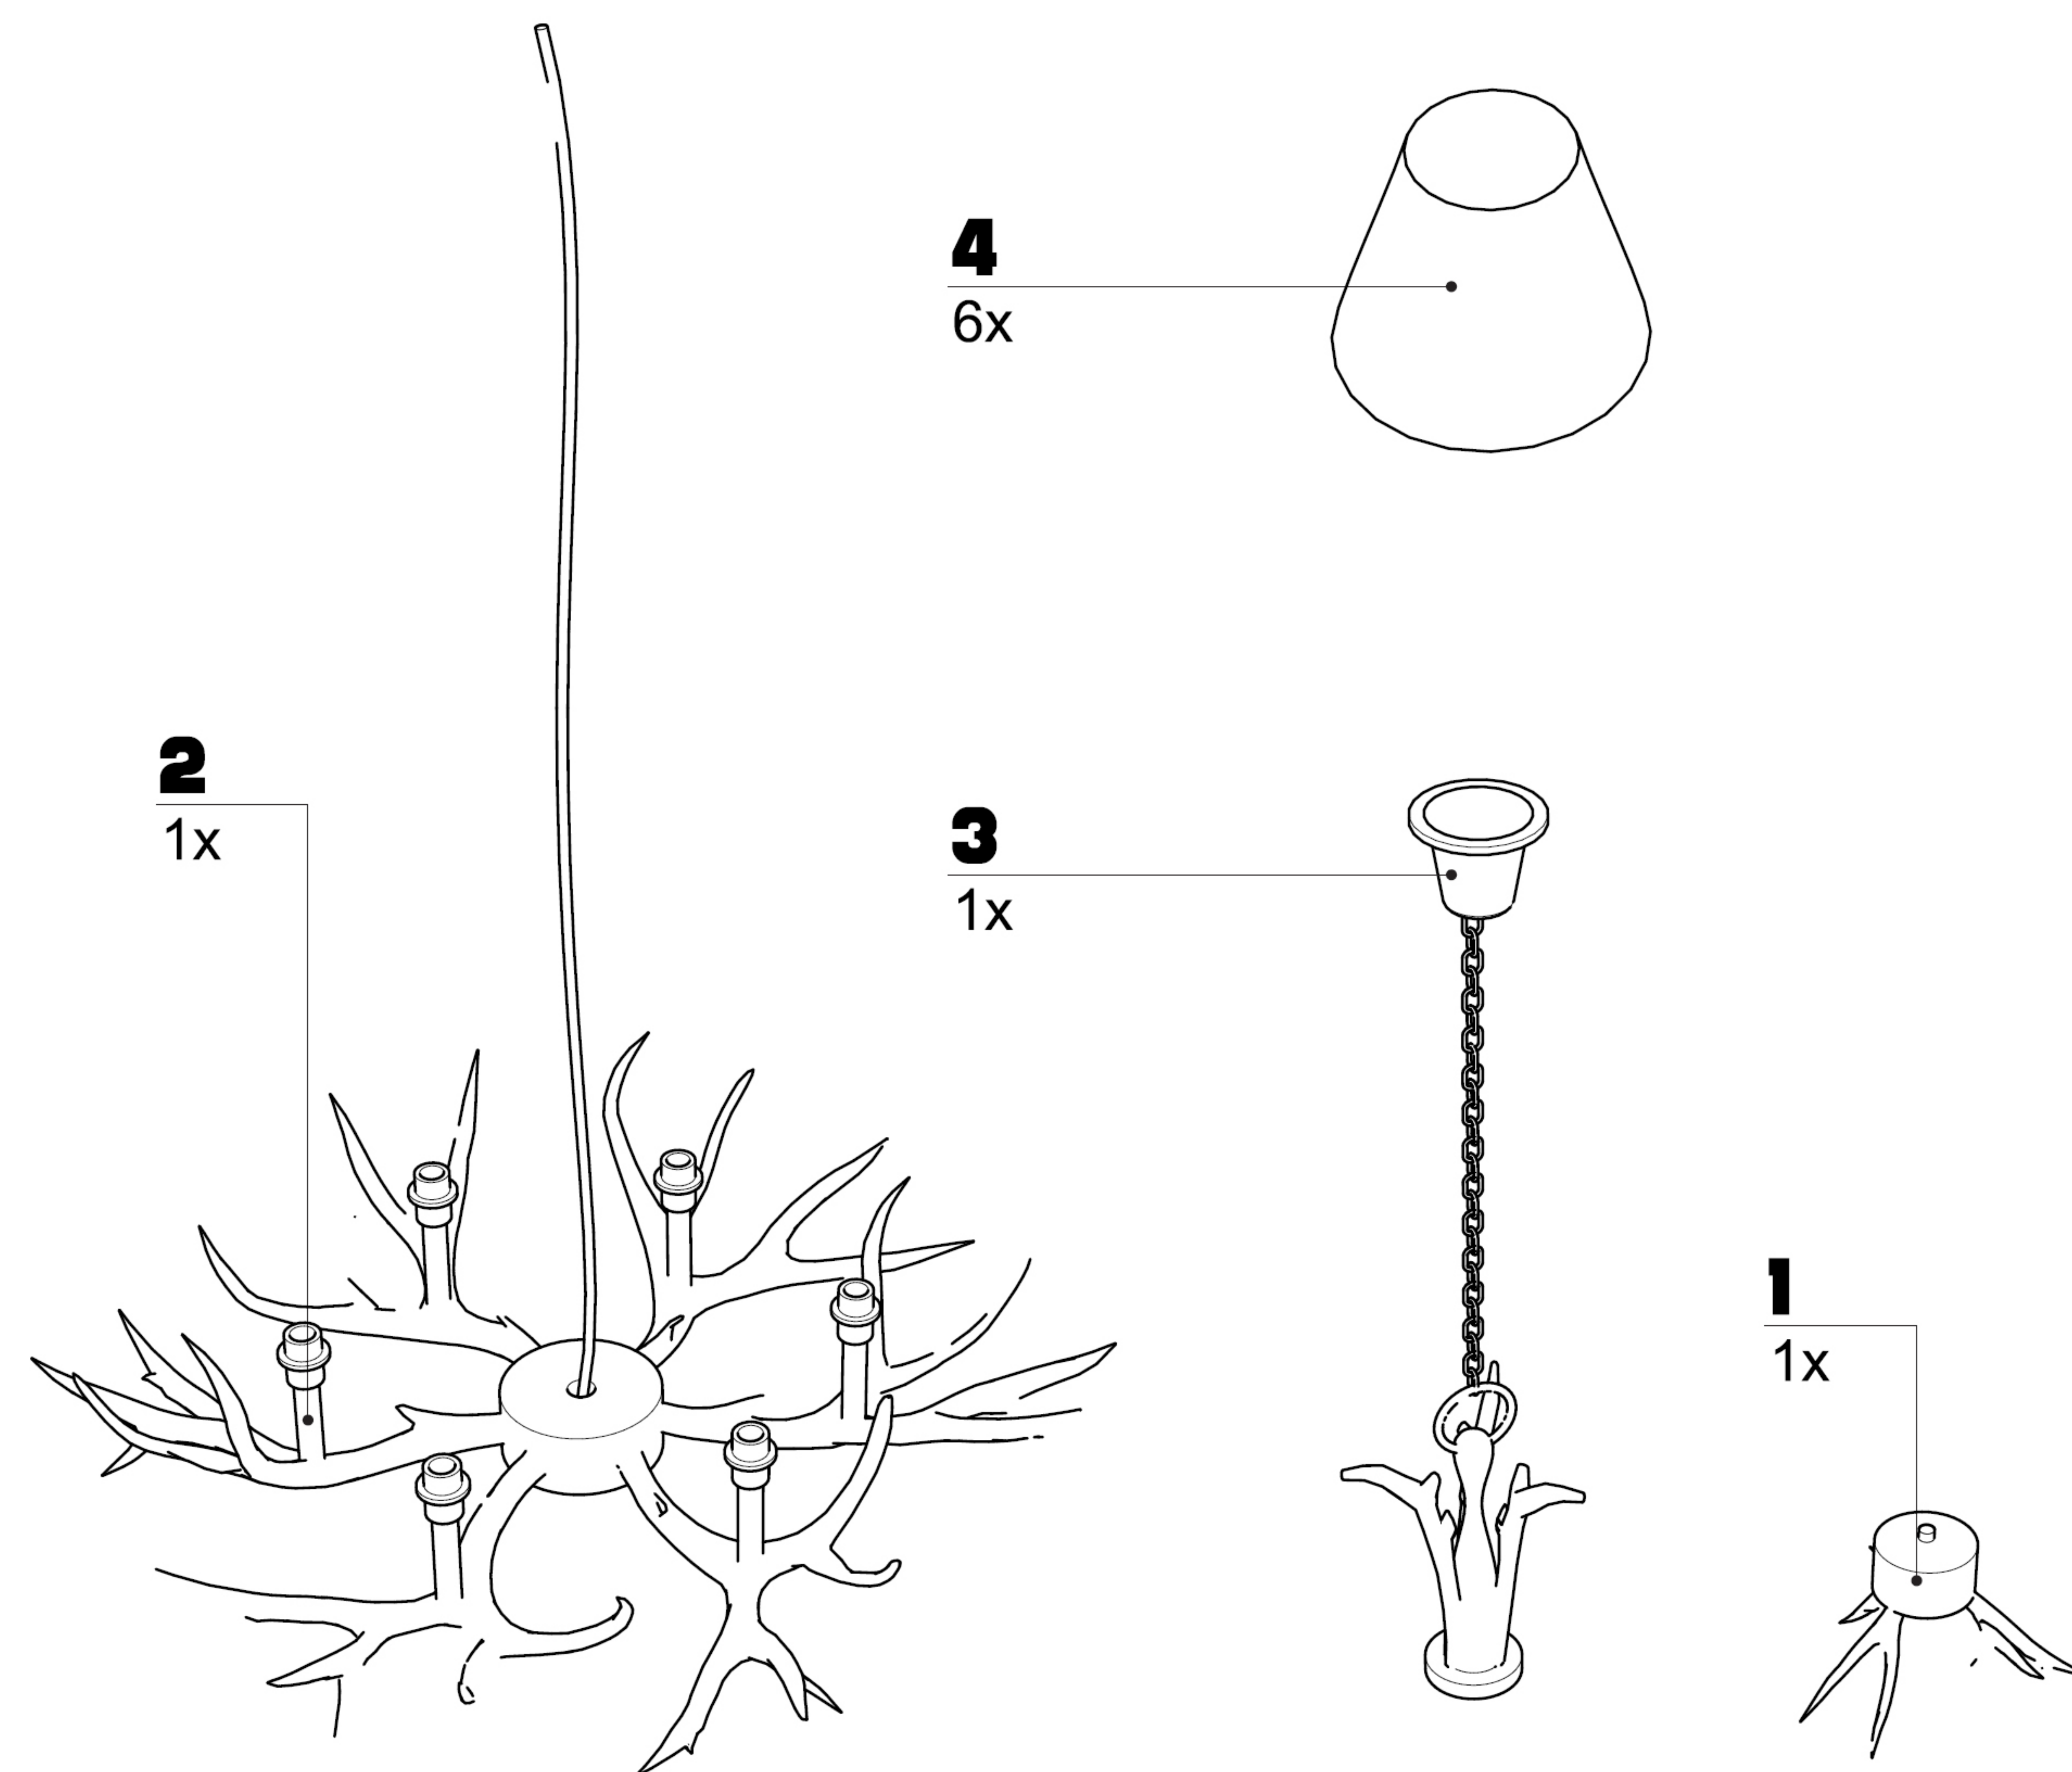

34870

Pendant Lamp Hunstman 6-lite

KARE
DESIGN

34870

Pendant Lamp Hunstman 6-lite