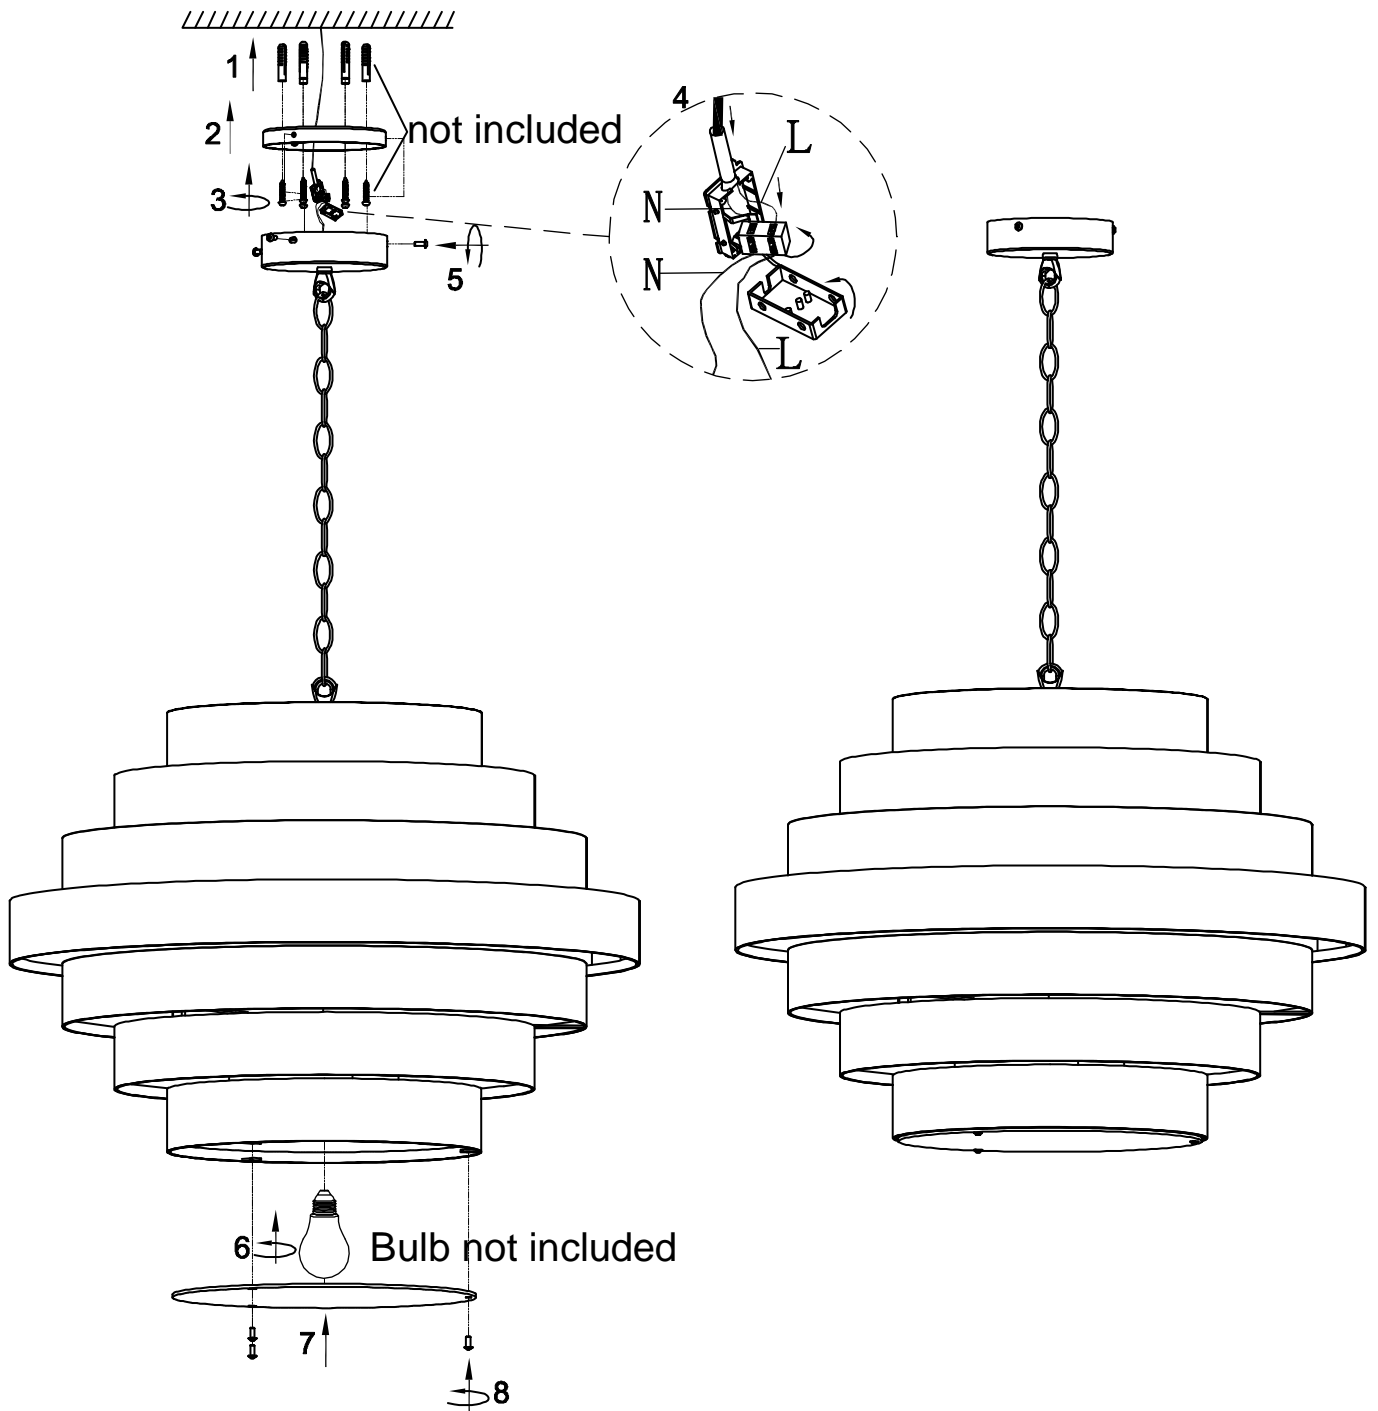

33954 Pendant Lamp Belt Round Coffee

NO	A
TYPE	
QTY	1PC