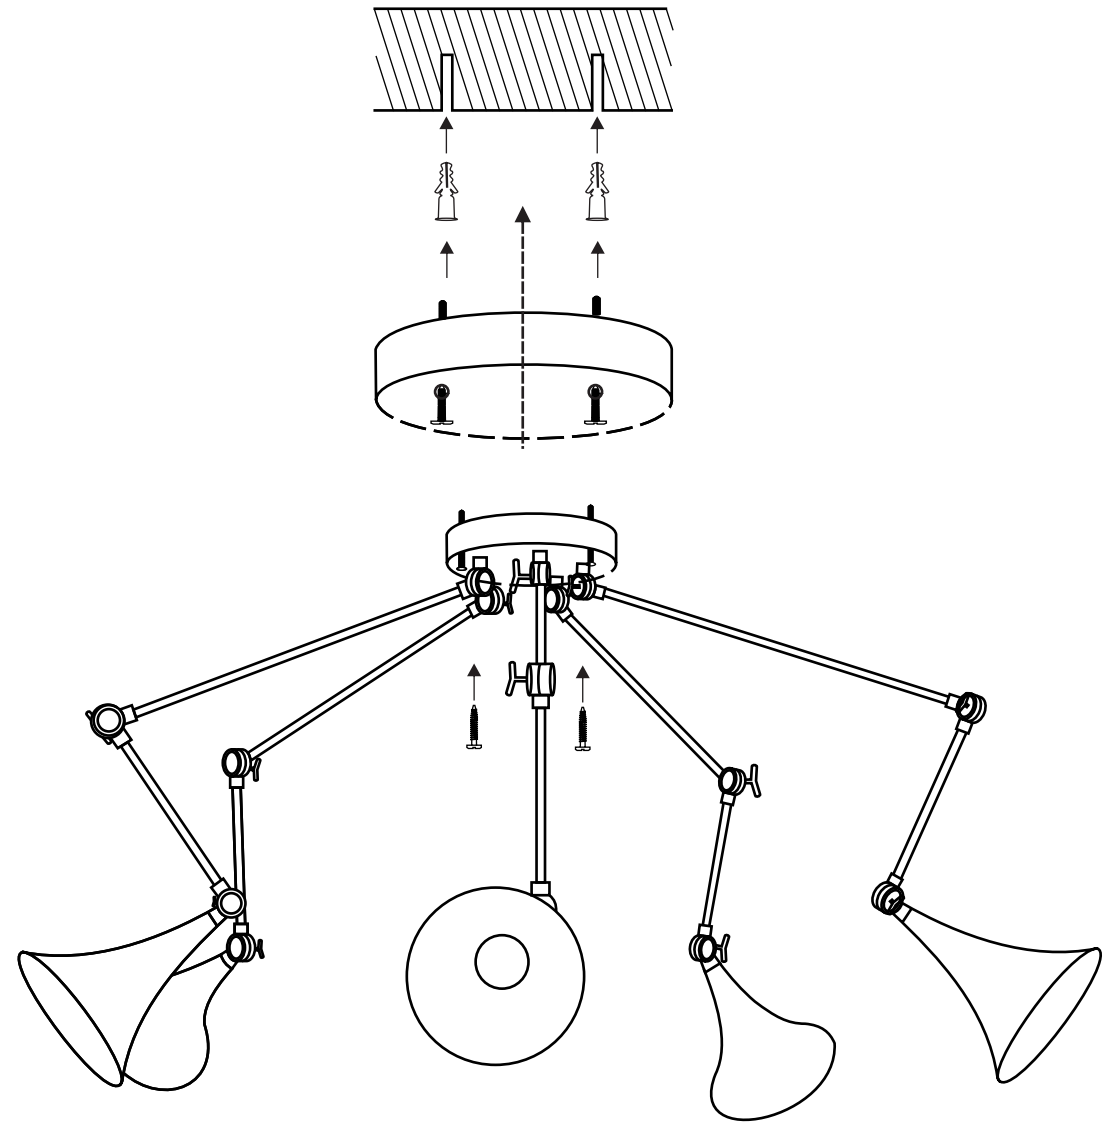

# 37626 Pendant Lamp Trumpet Brass Spider 5-Lite

| NO.  | 1   | 2   | 3   |
|------|---|---|---|
| TYPE |  |  |  |
| QTY  | 1pc   | 2 PCS.  | 2 PCS.  |